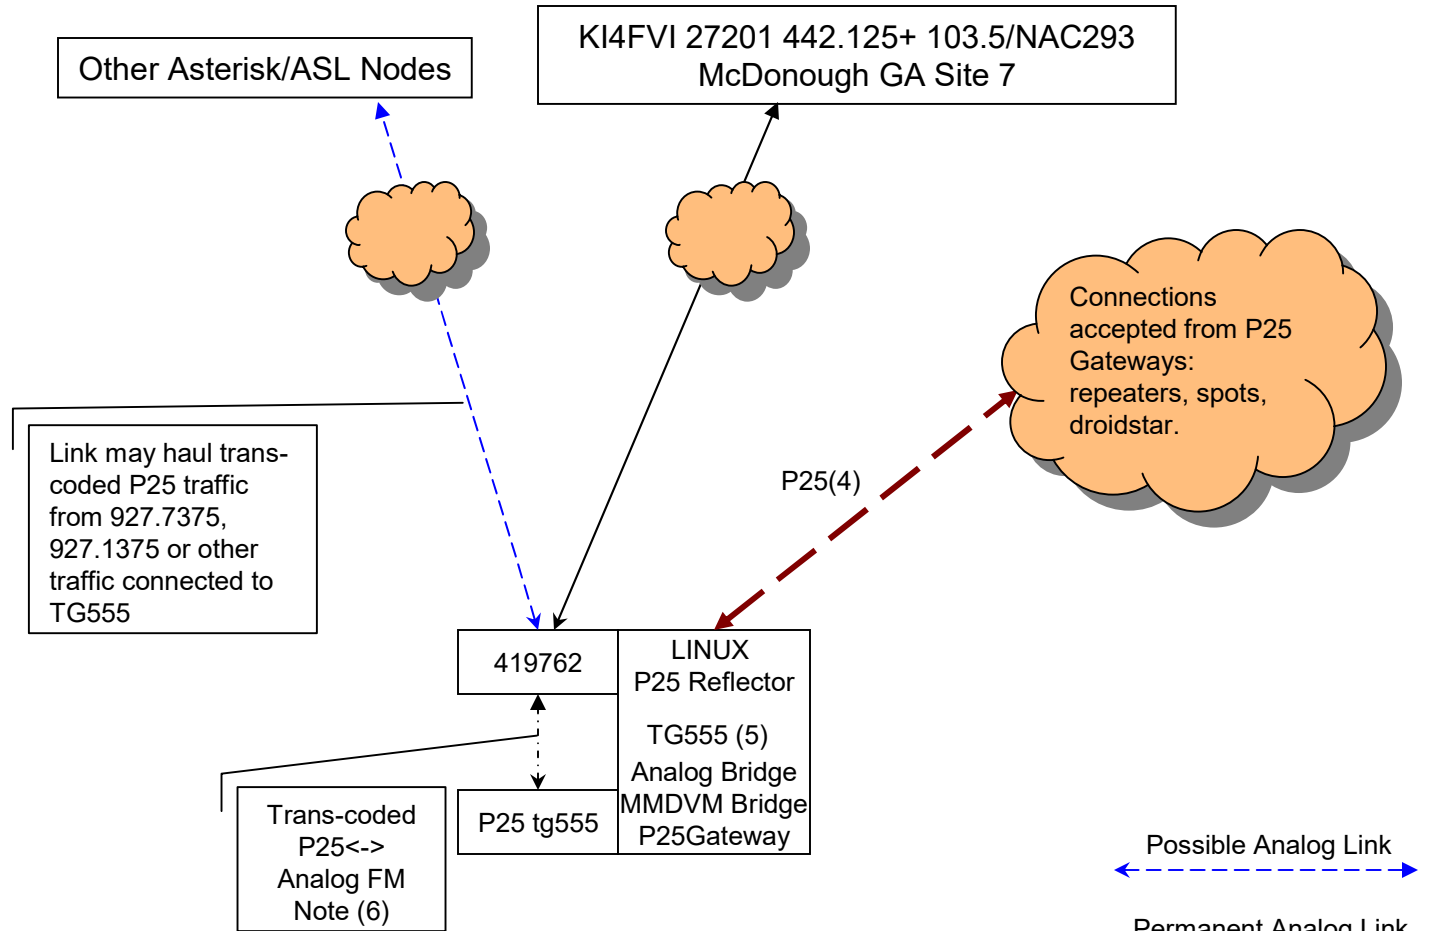

Notes

- (1) Same LINUX machine.
- (2) Cisco multiplatform router **S**erial **TUN**nel.
- (3) USB Radio Interface
- (4) Project-25 or APCO-25 Phase 1
- (5) 927.1375, 927.7375 are typically connected to the repeater group TG 555. The P25Gateways will accept TG selection from the radio.

Linked repeater systems are successful  
when they are used.  
**Thanks for using the network!**

## Notes

(4) Project-25 or APCO-25 Phase 1

(5) 927.1375, 927.7375 are typically connected to the repeater group TG 555. Any P25Gateway may connect to this reflector.

(6) TG555/ASLx419762 Analog/P25 Bridge

**Notes**

- (1) Same LINUX machine.
- (2) Cisco multiplatform router **Serial TUN**nel.
- (3) USB Radio Interface
- (4) Project-25 or APCO-25 Phase 1
- (5) 927.1375, 927.7375 are typically connected to the repeater group TG 555. The P25Gateways will accept TG selection from the radio.
- (6) TG555/ASLx419762 Analog/P25 Bridge
- (7) Future V.24. Est.4Q2023. 442.125 P25 is station to station at this time.