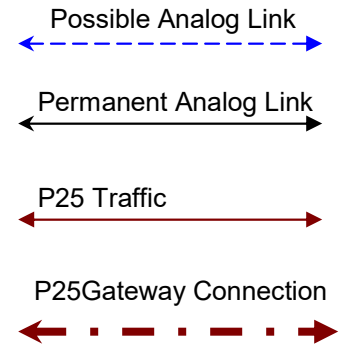

Notes

- (1) Same LINUX machine.
- (2) Cisco multiplatform router **S**erial **TUN**nel.
- (3) USB Radio Interface
- (4) Project-25 or APCO-25 Phase 1
- (5) 927.1375, 927.7375 are typically connected to the repeater group TG 555. The P25Gateways will accept TG selection from the radio.

Linked repeater systems are successful  
when they are used.  
**Thanks for using the network!**