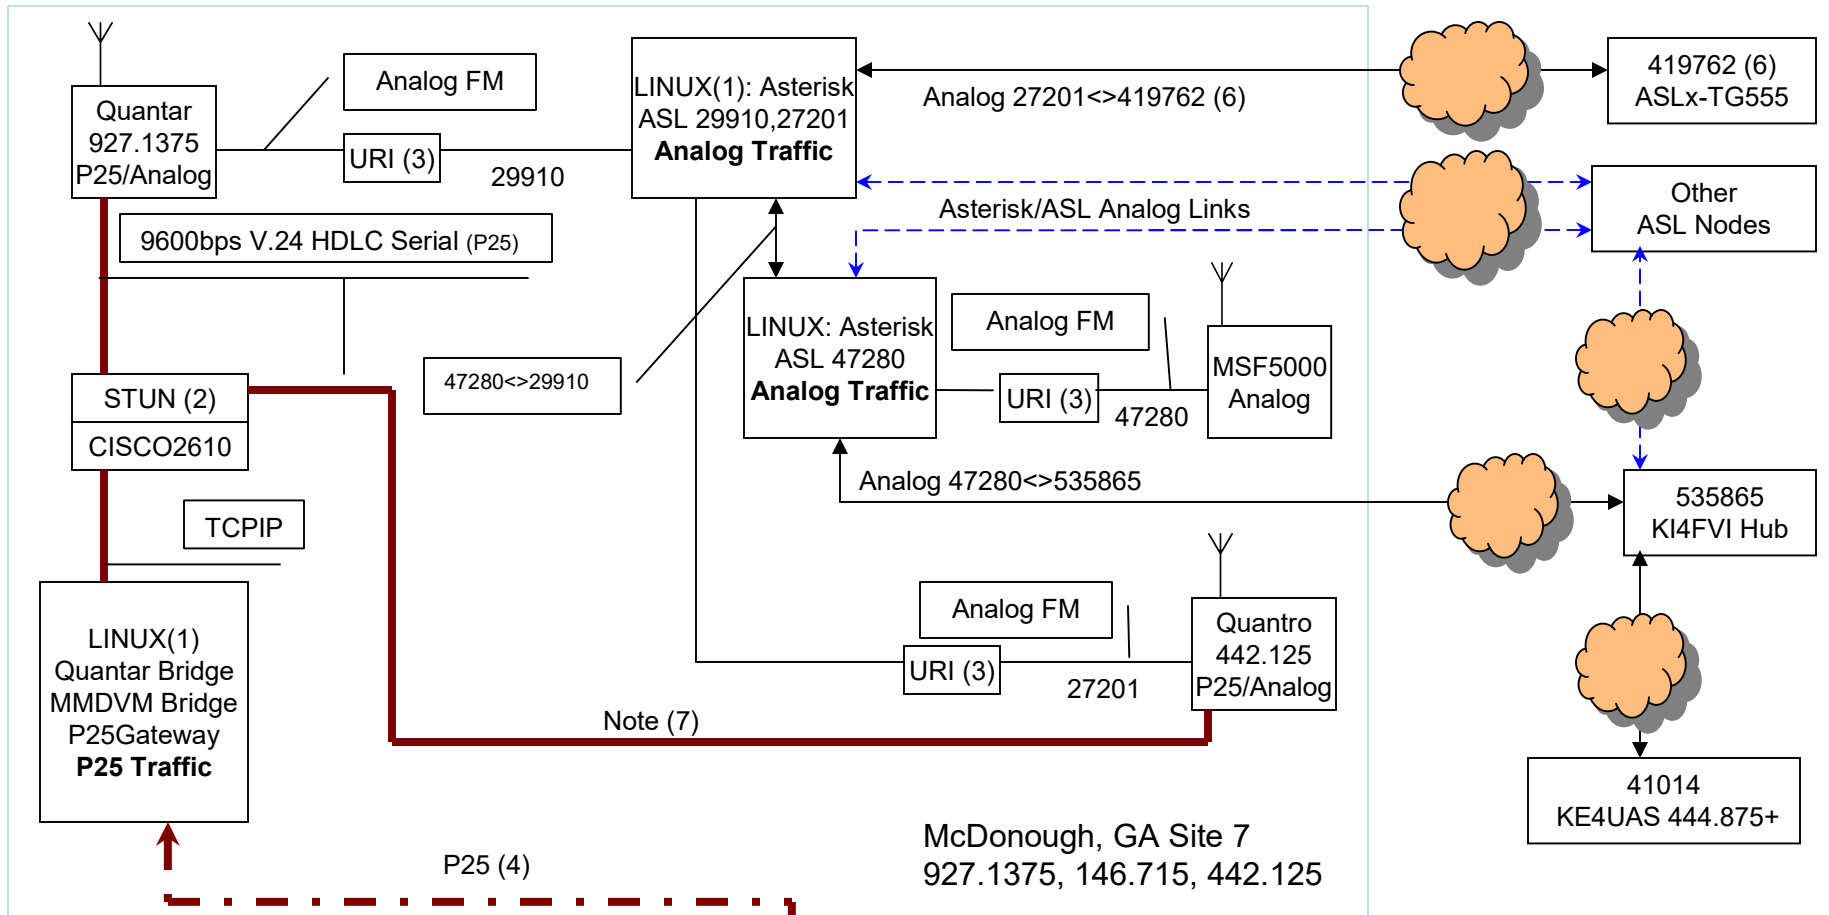

Notes

- (1) Same LINUX machine.
- (2) Cisco multiplatform router **S**erial **TUN**nel.
- (3) USB Radio Interface
- (4) Project-25 or APCO-25 Phase 1
- (5) 927.1375, 927.7375 are typically connected to the repeater group TG 555. The P25Gateways will accept TG selection from the radio.

Linked repeater systems are successful  
when they are used.  
**Thanks for using the network!**

## Notes

(4) Project-25 or APCO-25 Phase 1

(5) 927.1375, 927.7375 are typically connected to the repeater group TG 555. Any P25Gateway may connect to this reflector.

(6) TG555/ASLx419762 Analog/P25 Bridge

**Notes**

- (1) Same LINUX machine.
- (2) Cisco multiplatform router **Serial TUN**nel.
- (3) USB Radio Interface
- (4) Project-25 or APCO-25 Phase 1
- (5) 927.1375, 927.7375 are typically connected to the repeater group TG 555. The P25Gateways will accept TG selection from the radio.
- (6) TG555/ASLx419762 Analog/P25 Bridge
- (7) Future V.24. Est.4Q2023. 442.125 P25 is station to station at this time.